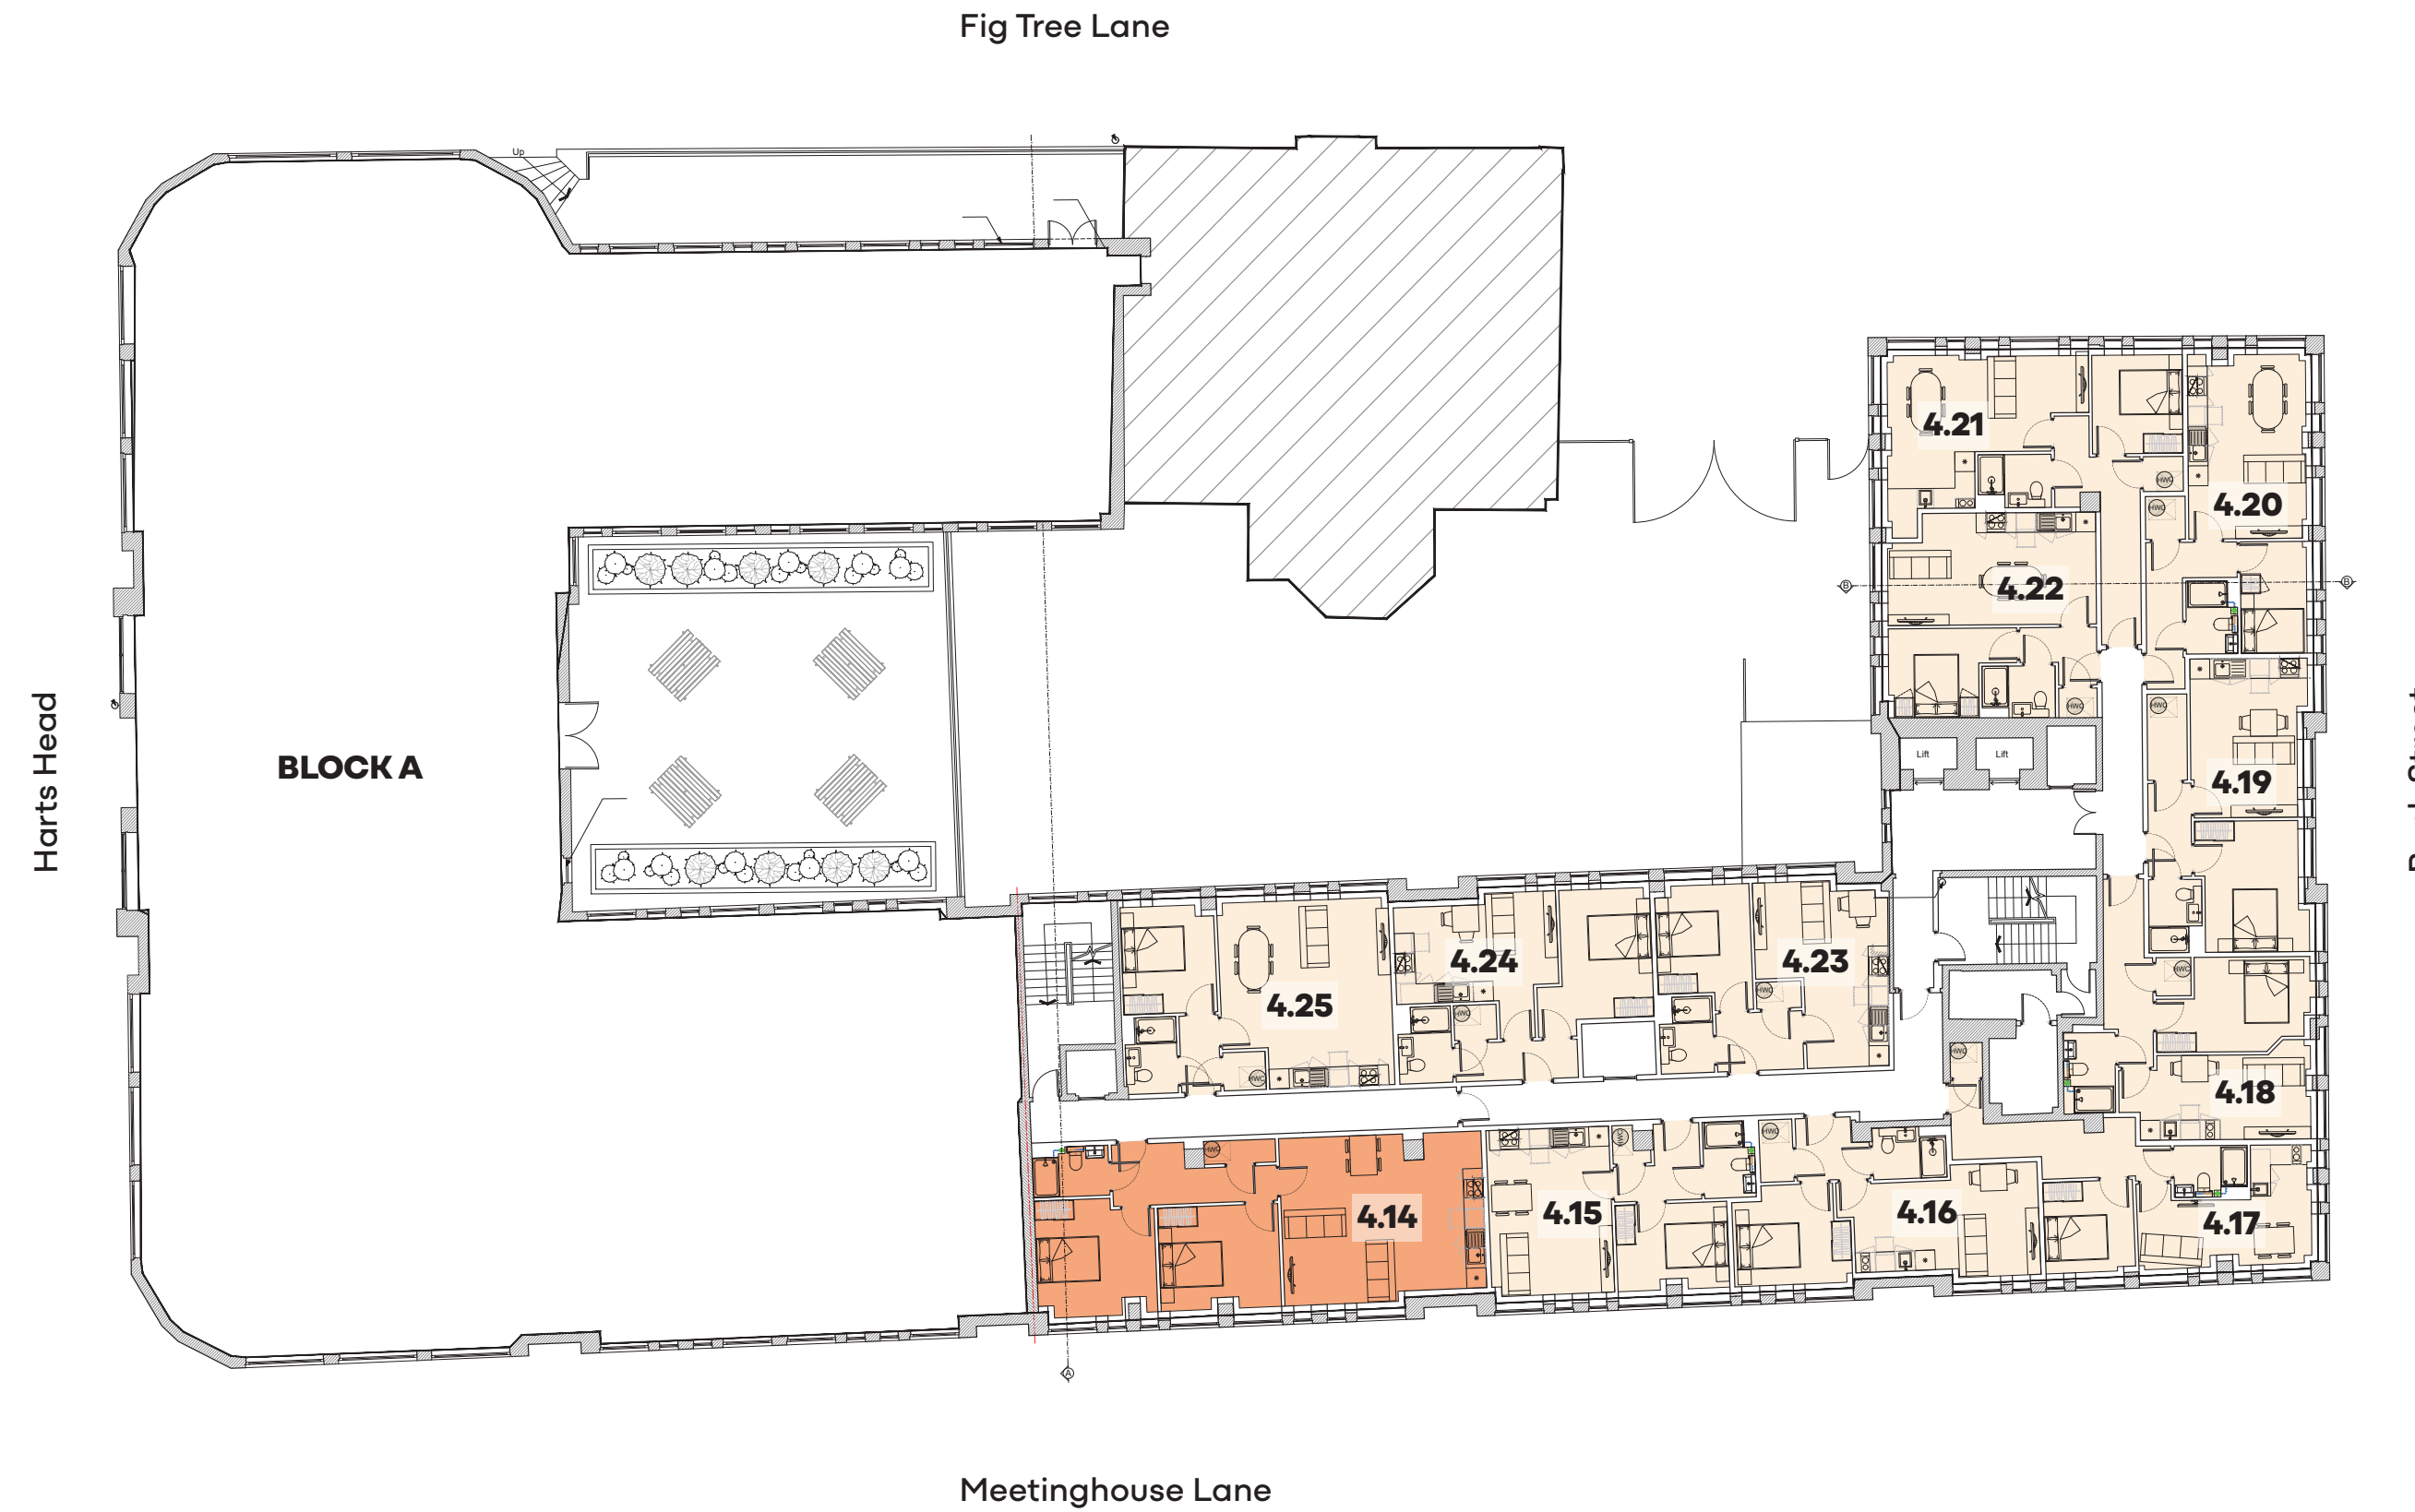

## Ground Floor Block B

Where possible measurements have been taken from the central point of the room.  
These listed dimensions are indicative and are for reference only.  
These dimensions do not relate to the overall apartment areas, i.e angled floor plans and internal rooms.

# BELGRAVE

SHEFFIELD

## First Floor Block B

Where possible measurements have been taken from the central point of the room.  
These listed dimensions are indicative and are for reference only.  
These dimensions do not relate to the overall apartment areas, i.e angled floor plans and internal rooms.

Studio	1-bed	2-bed
--------	-------	-------

Where possible measurements have been taken from the central point of the room.  
These listed dimensions are indicative and are for reference only.  
These dimensions do not relate to the overall apartment areas, i.e angled floor plans and internal rooms.