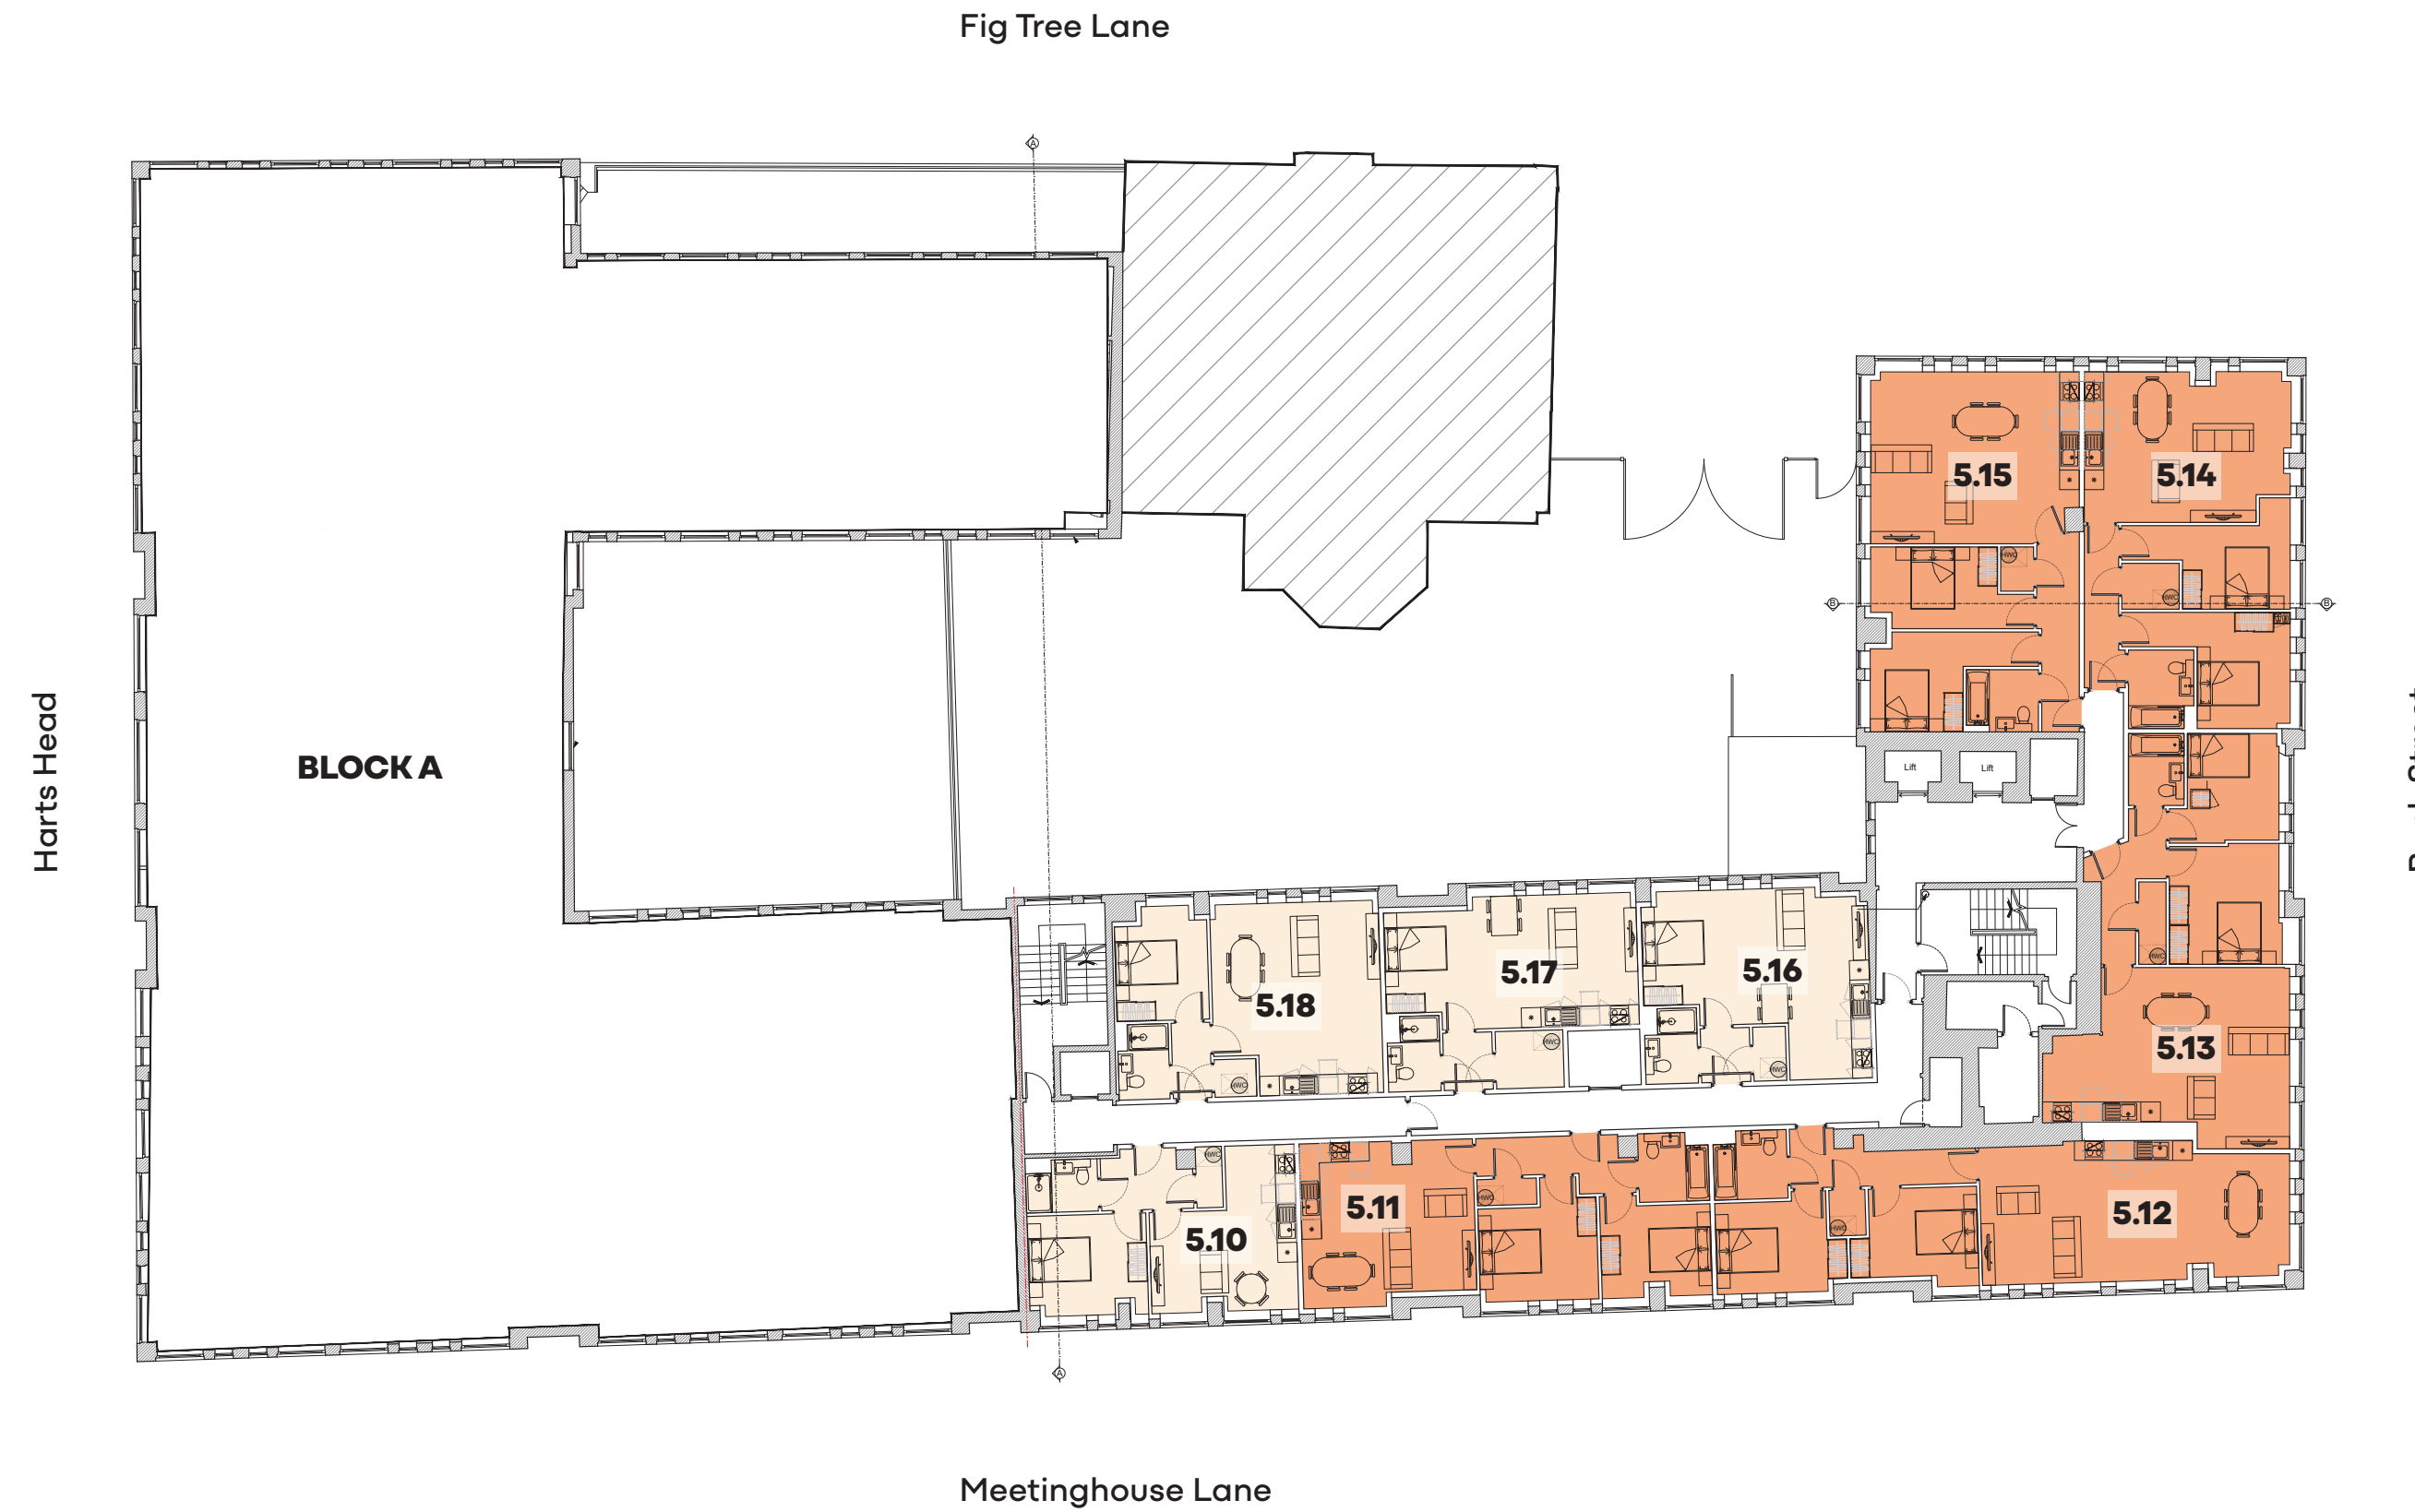

## Ground Floor Block B

Where possible measurements have been taken from the central point of the room.  
These listed dimensions are indicative and are for reference only.  
These dimensions do not relate to the overall apartment areas, i.e angled floor plans and internal rooms.

## First Floor Block B

Where possible measurements have been taken from the central point of the room.  
These listed dimensions are indicative and are for reference only.  
These dimensions do not relate to the overall apartment areas, i.e angled floor plans and internal rooms.

Studio	1-bed	2-bed
--------	-------	-------

Where possible measurements have been taken from the central point of the room.  
These listed dimensions are indicative and are for reference only.  
These dimensions do not relate to the overall apartment areas, i.e angled floor plans and internal rooms.