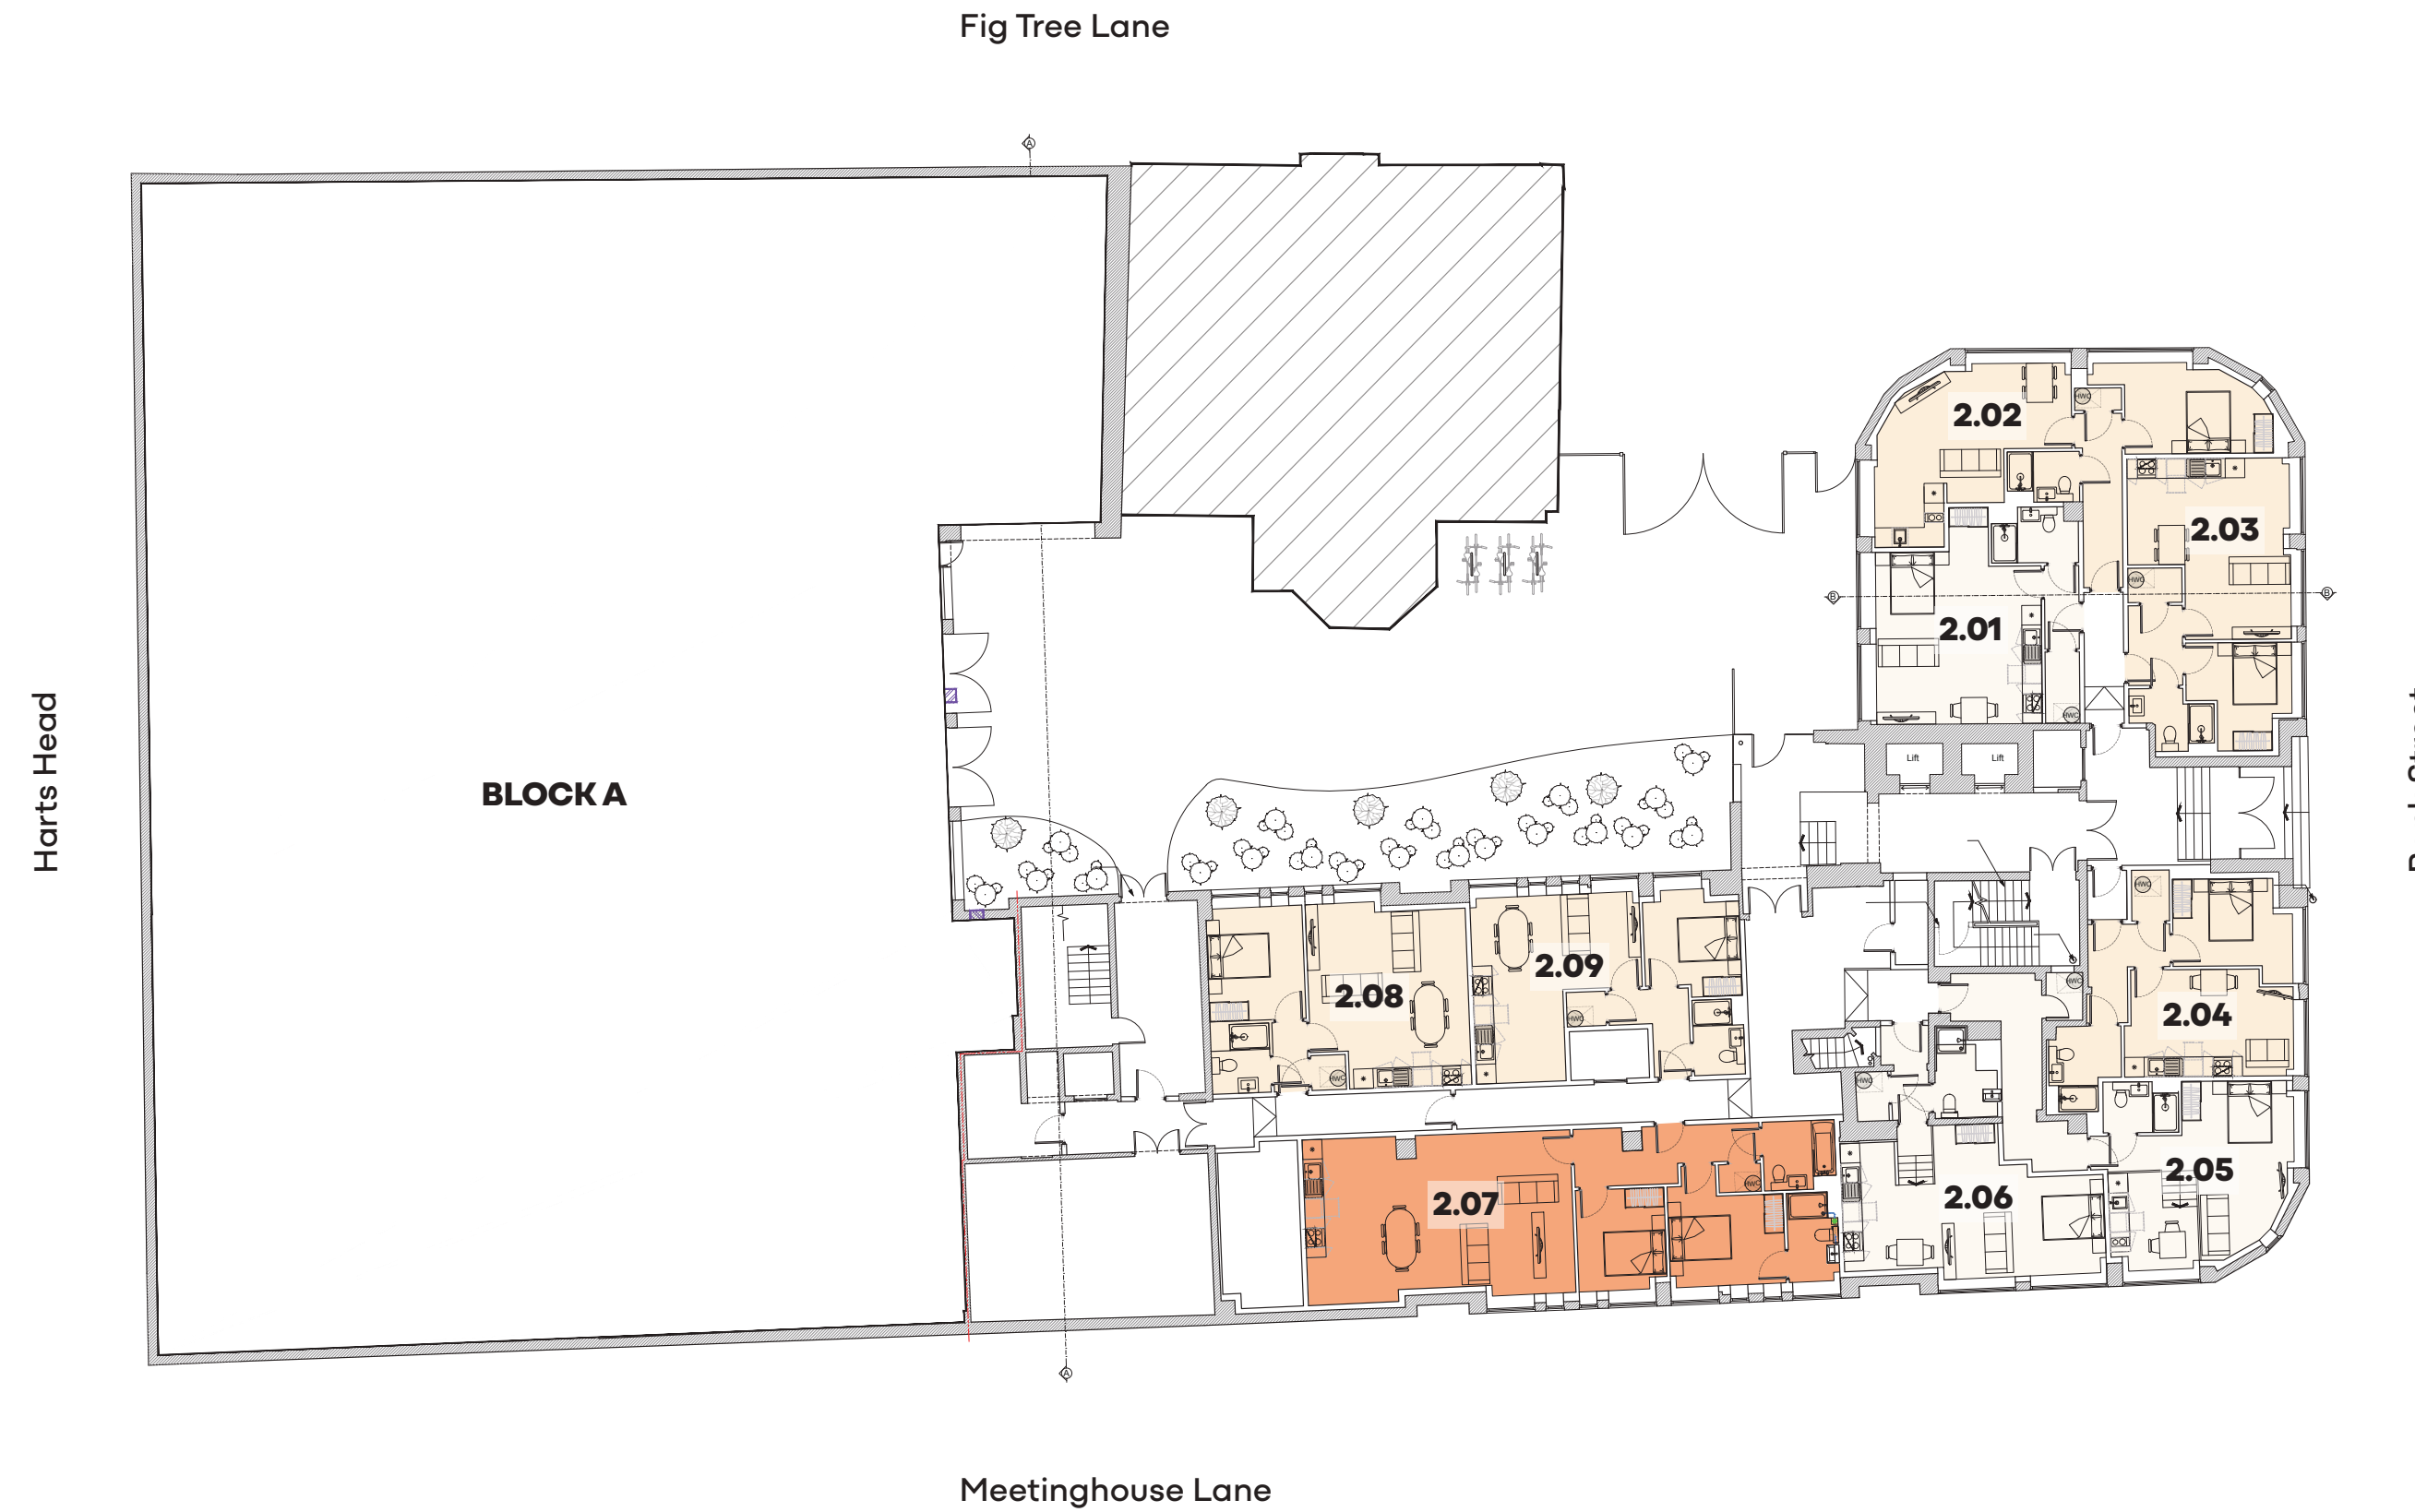

## Basement Block B

Where possible measurements have been taken from the central point of the room.  
These listed dimensions are indicative and are for reference only.  
These dimensions do not relate to the overall apartment areas, i.e angled floor plans and internal rooms.

# BELGRAVE

SHEFFIELD

## Ground Floor Block B

Where possible measurements have been taken from the central point of the room.  
These listed dimensions are indicative and are for reference only.  
These dimensions do not relate to the overall apartment areas, i.e angled floor plans and internal rooms.