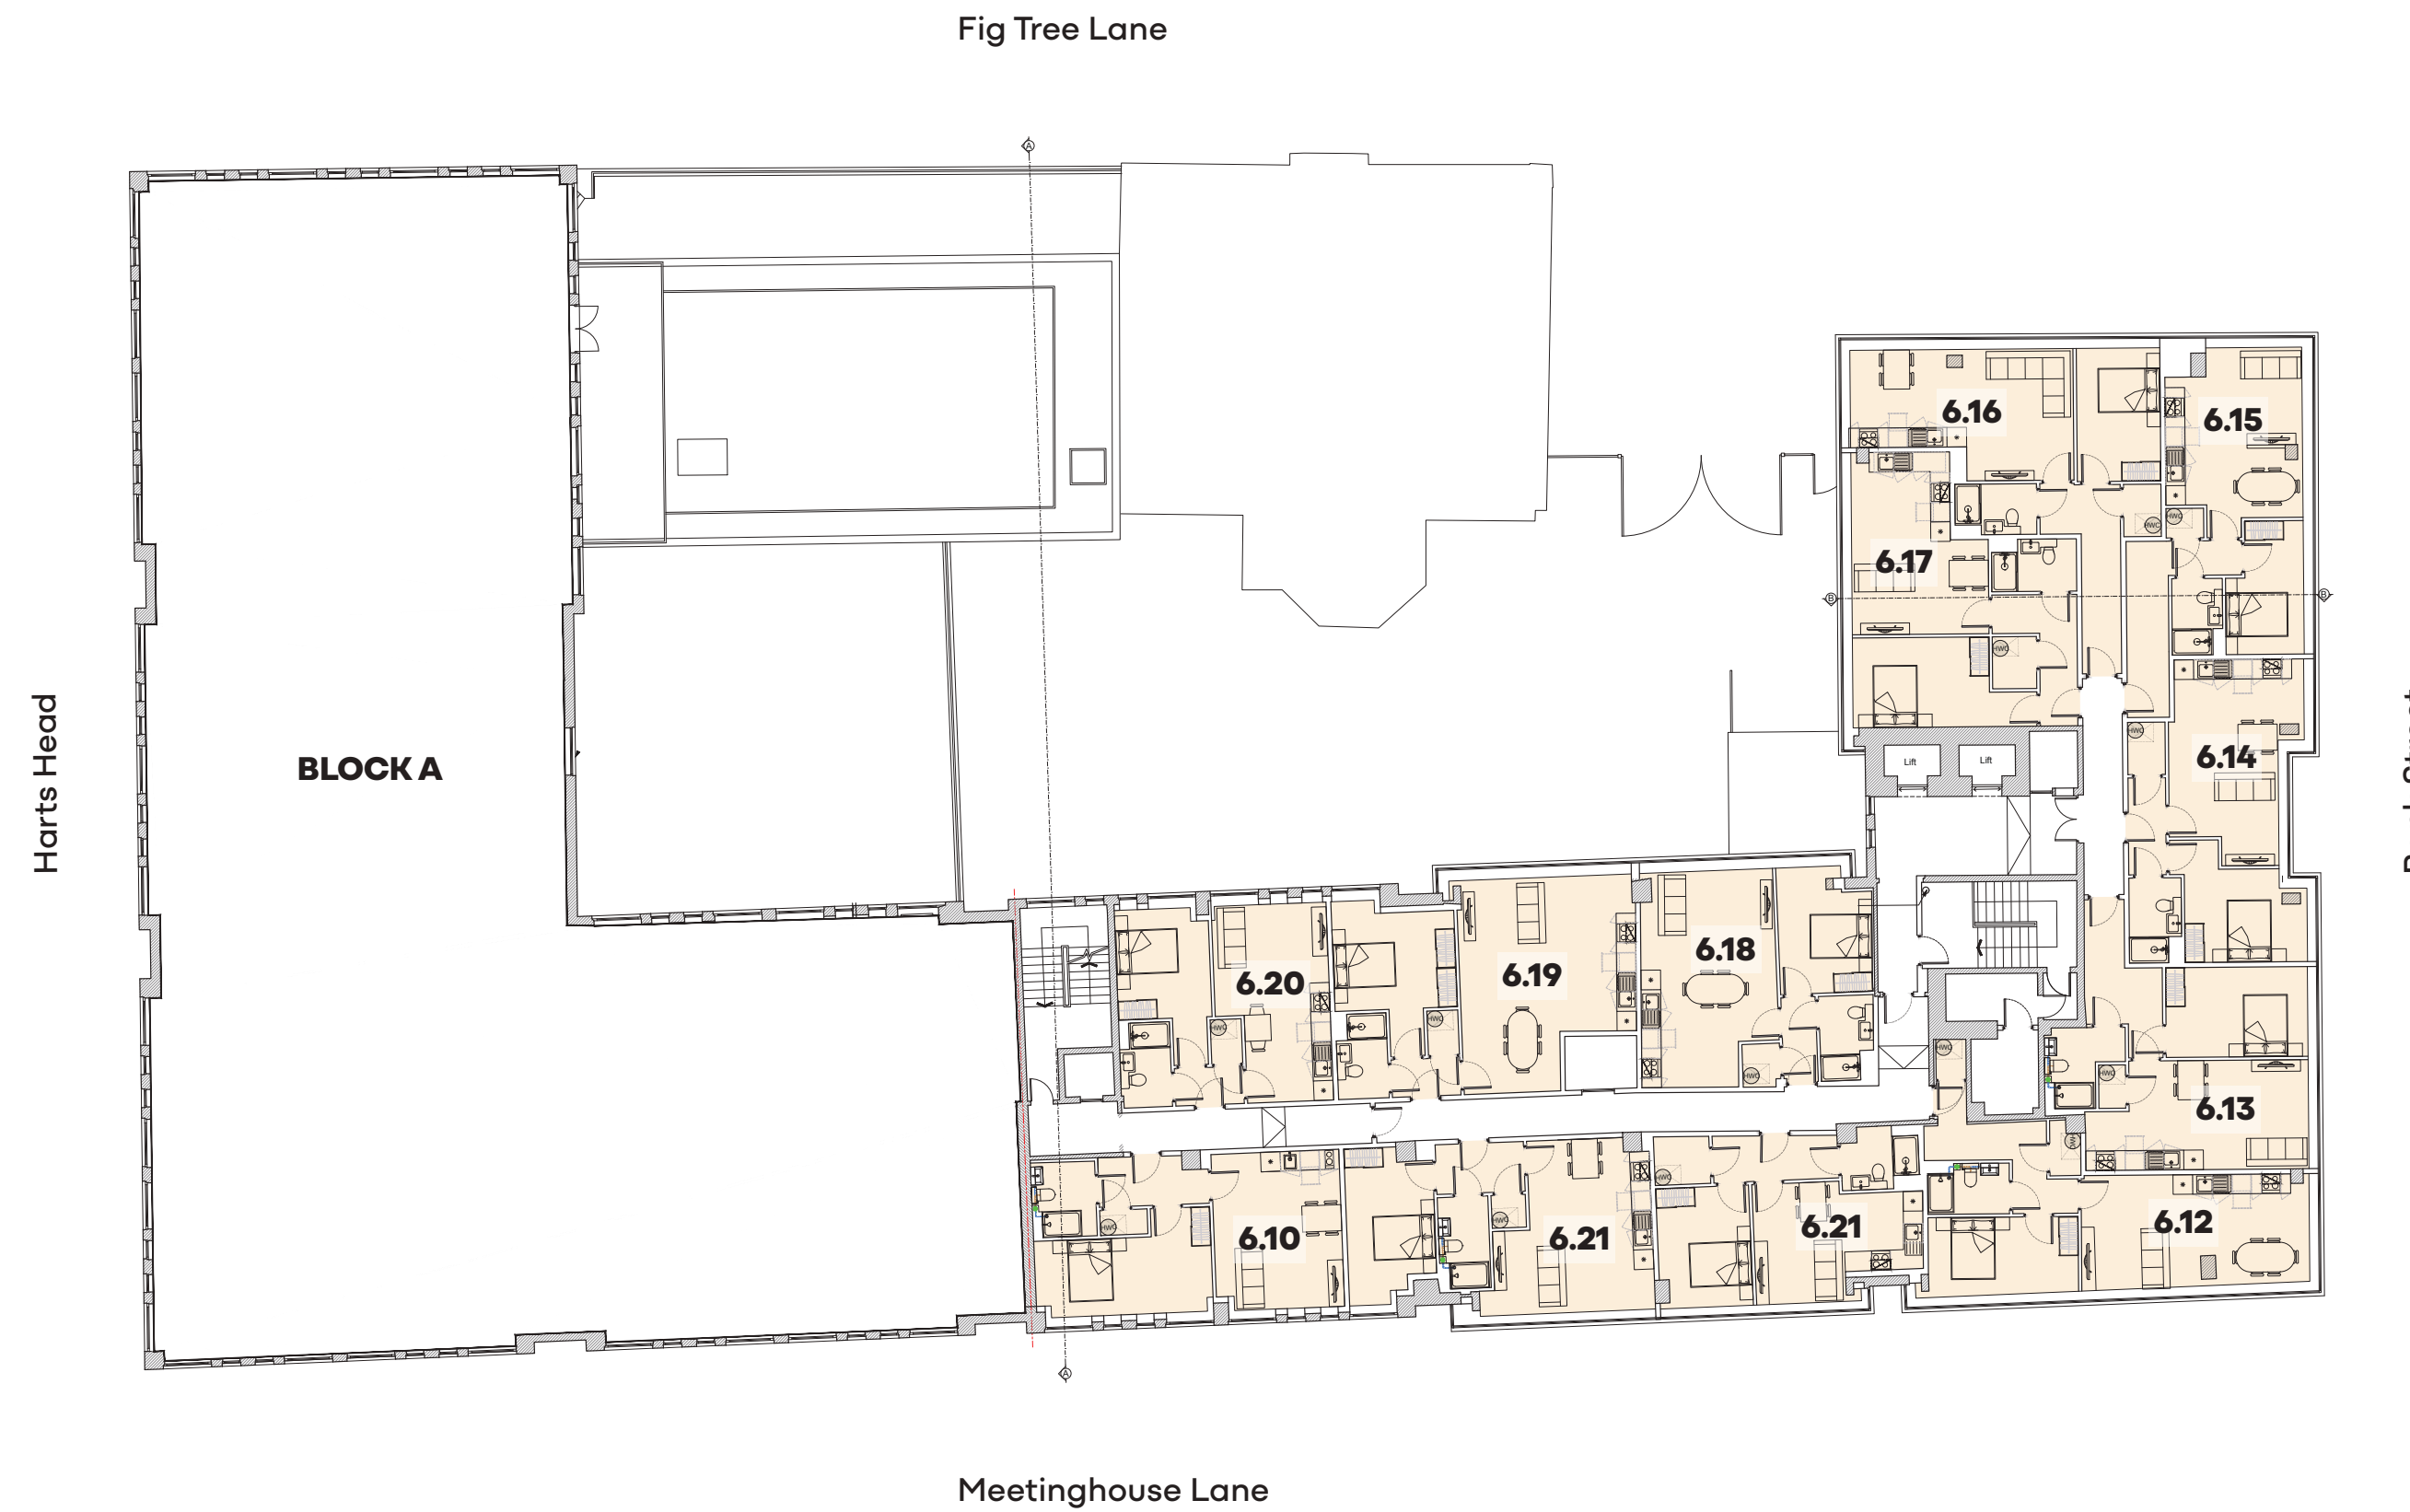

## First Floor Block B

Where possible measurements have been taken from the central point of the room.  
These listed dimensions are indicative and are for reference only.  
These dimensions do not relate to the overall apartment areas, i.e angled floor plans and internal rooms.

Studio	1-bed	2-bed
--------	-------	-------

Where possible measurements have been taken from the central point of the room.  
These listed dimensions are indicative and are for reference only.  
These dimensions do not relate to the overall apartment areas, i.e angled floor plans and internal rooms.