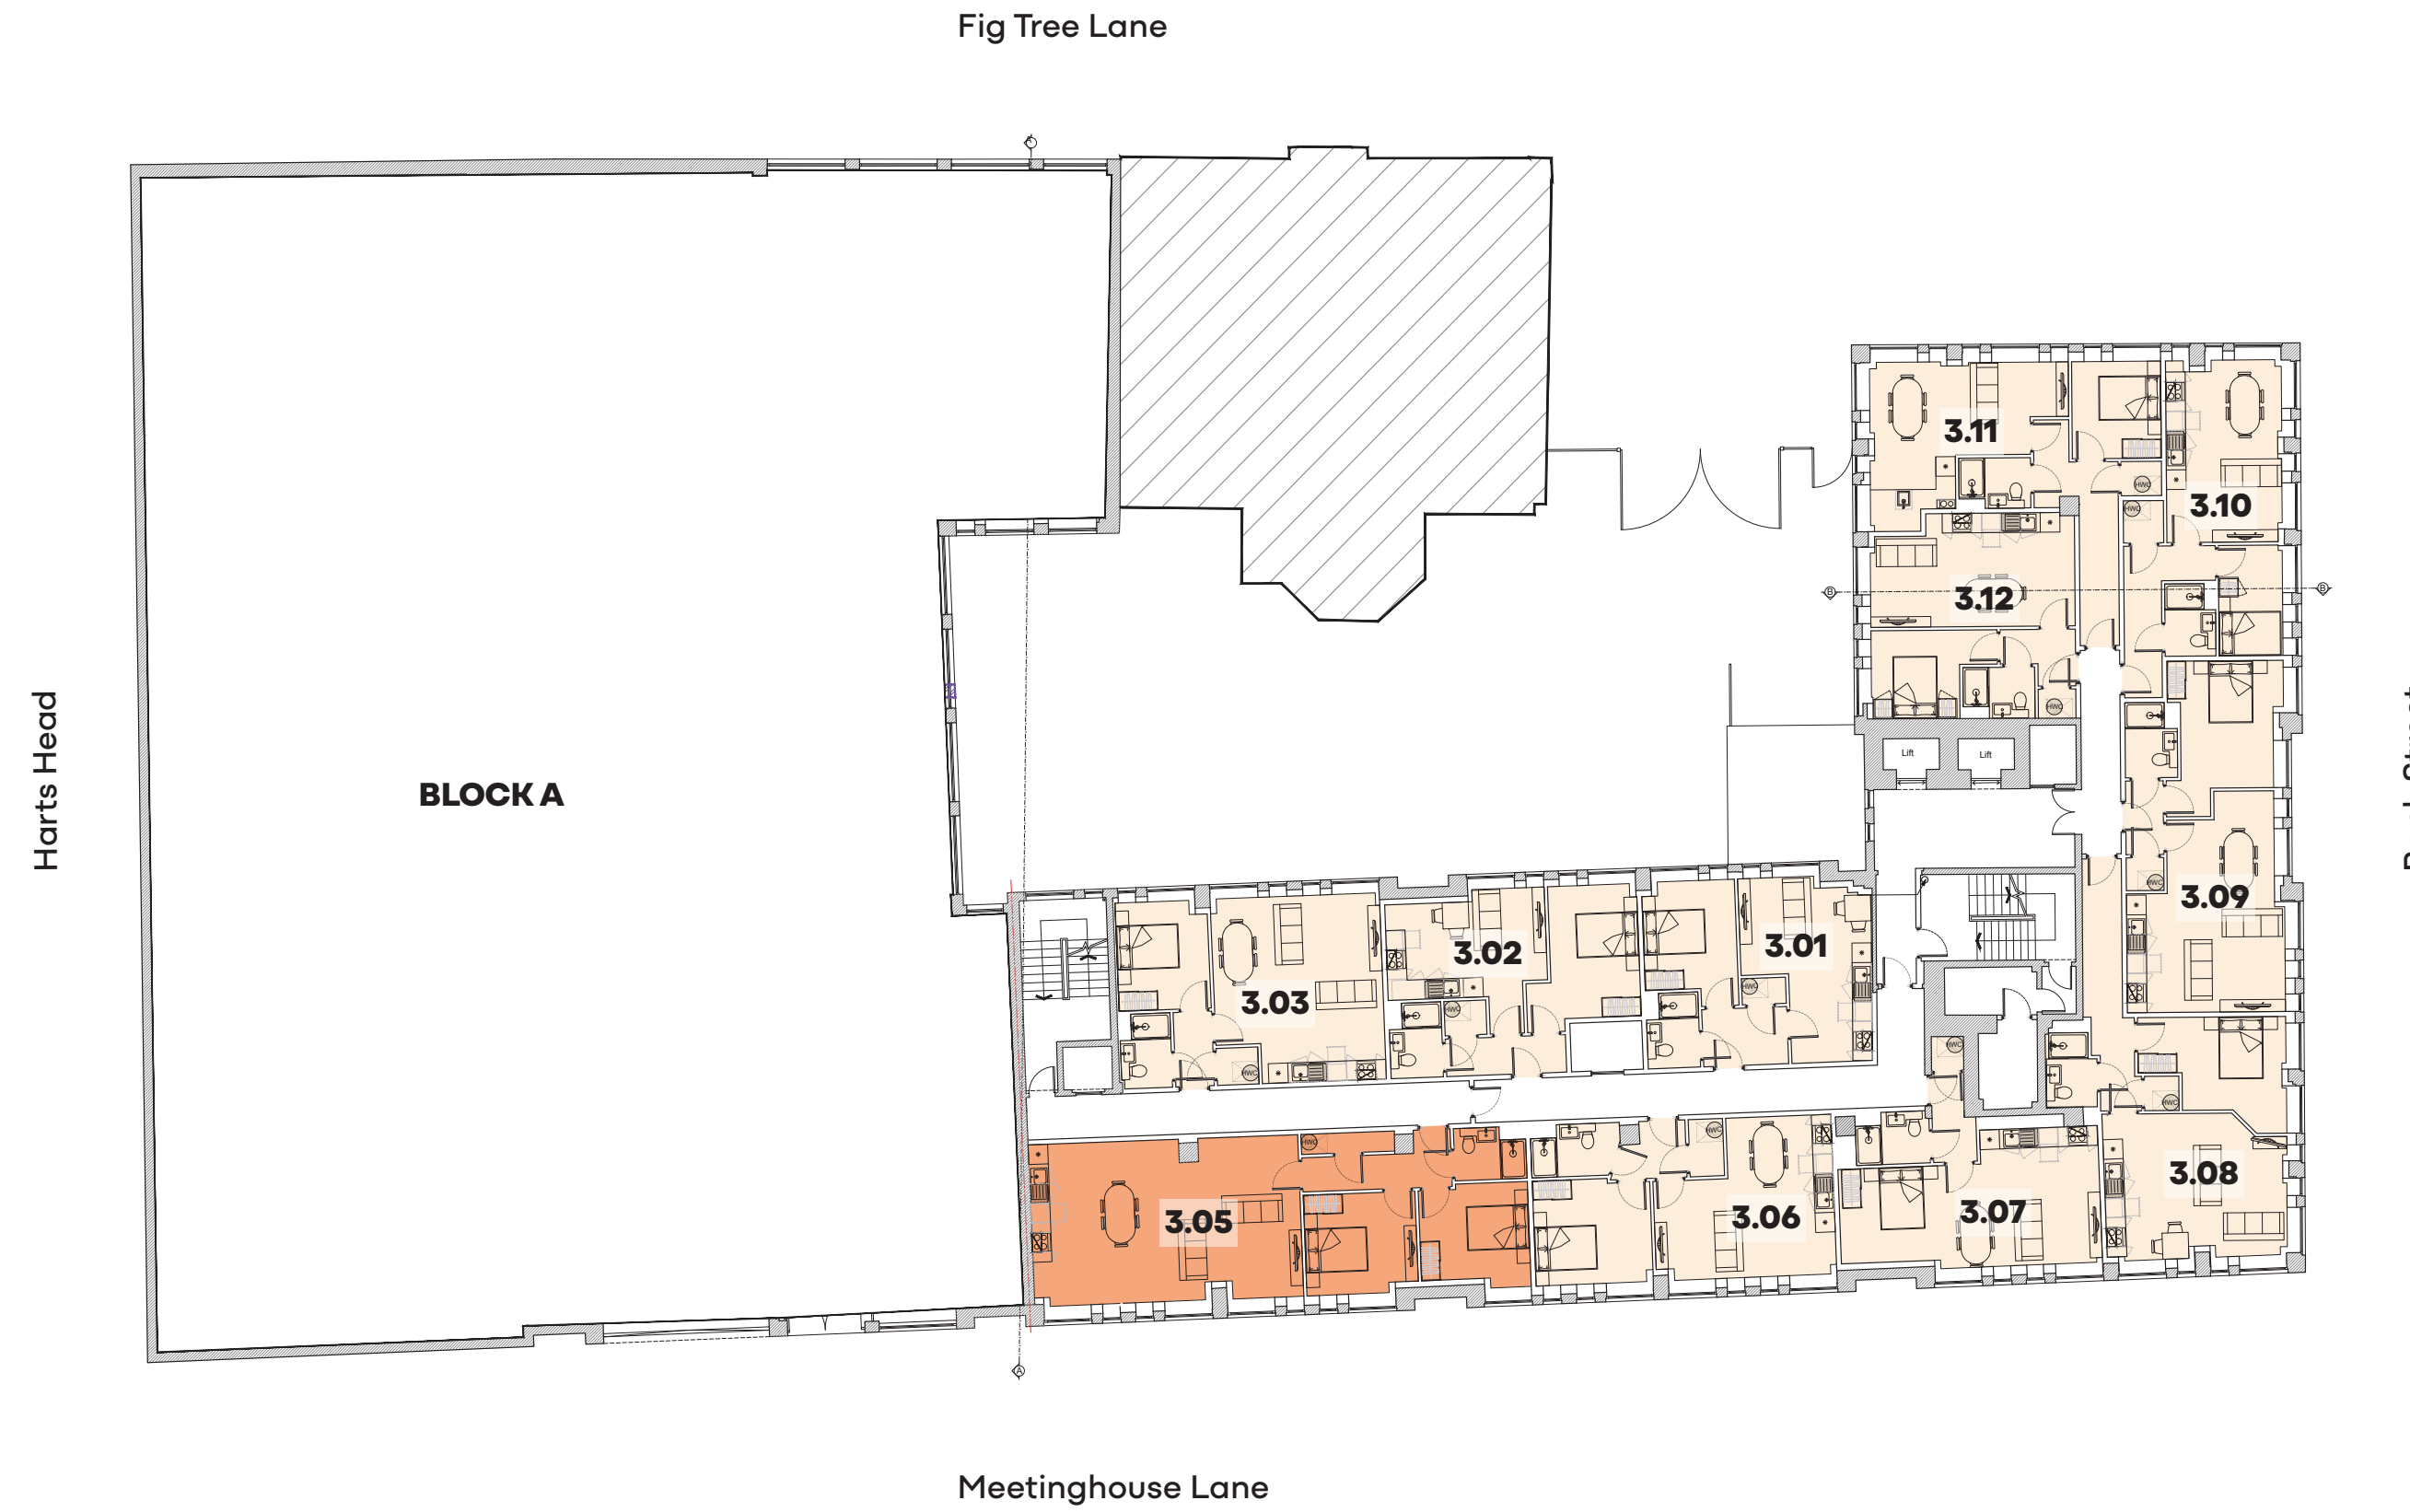

## Ground Floor Block B

Where possible measurements have been taken from the central point of the room.  
These listed dimensions are indicative and are for reference only.  
These dimensions do not relate to the overall apartment areas, i.e angled floor plans and internal rooms.

## First Floor Block B

Where possible measurements have been taken from the central point of the room.  
These listed dimensions are indicative and are for reference only.  
These dimensions do not relate to the overall apartment areas, i.e angled floor plans and internal rooms.